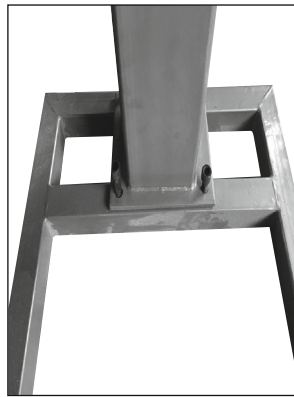

MONTAGE

Monter les 4 roues

Fixer la colonne sur le châssis à l'aide de la visserie fournie

Insérer le volant latéral sur l'axe prévu à cet effet puis serrer à l'aide de la goupille

Fixer les 4 griffes sur le disque noir à l'aide des vis hexagonales

placer le bac de récupération d'huile

CAUTION

1. Do not exceed the maximum capacity of 500 Kgs.
2. Use only on hard level surface.
3. Never attempt to move loaded stand across floors having cracks or other obstacles which might impede movement of wheels.
4. Never work directly under a supported engine.
5. Be sure load and stand are stable.
6. Periodically inspect stand to insure its safe operation.
7. Failure to follow any of these instructions may result in property damage and/or personal injury.

ASSEMBLY

Assemble the 4 wheels

The upper part and the lower part are respectively installed on the corresponding hole position

Insert the handwheel into the round steel and use pin to thighten

Install the 4 jaws on the black disk with the hexagon screws