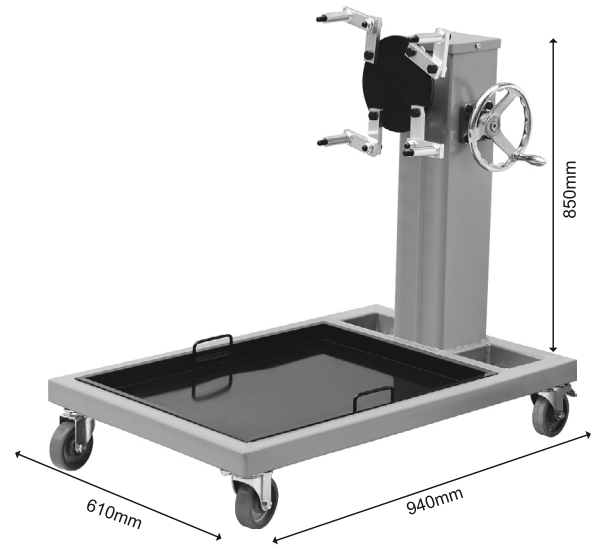

MONTAGE

Monter les 4 roues

Fixer la colonne sur le châssis à l'aide de la visserie fournie

Insérer le volant latéral sur l'axe prévu à cet effet puis serrer à l'aide de la goupille

Fixer les 4 griffes sur le disque noir à l'aide des vis hexagonales

placer le bac de récupération d'huile

CAUTION

1. Do not exceed the maximum capacity of 500 Kgs.
2. Use only on hard level surface.
3. Never attempt to move loaded stand across floors having cracks or other obstacles which might impede movement of wheels.
4. Never work directly under a supported engine.
5. Be sure load and stand are stable.
6. Periodically inspect stand to insure its safe operation.
7. Failure to follow any of these instructions may result in property damage and/or personal injury.

ASSEMBLY

Assemble the 4 wheels

The upper part and the lower part are respectively installed on the corresponding hole position

Insert the handwheel into the round steel and use pin to thighten

Install the 4 jaws on the black disk with the hexagon screws